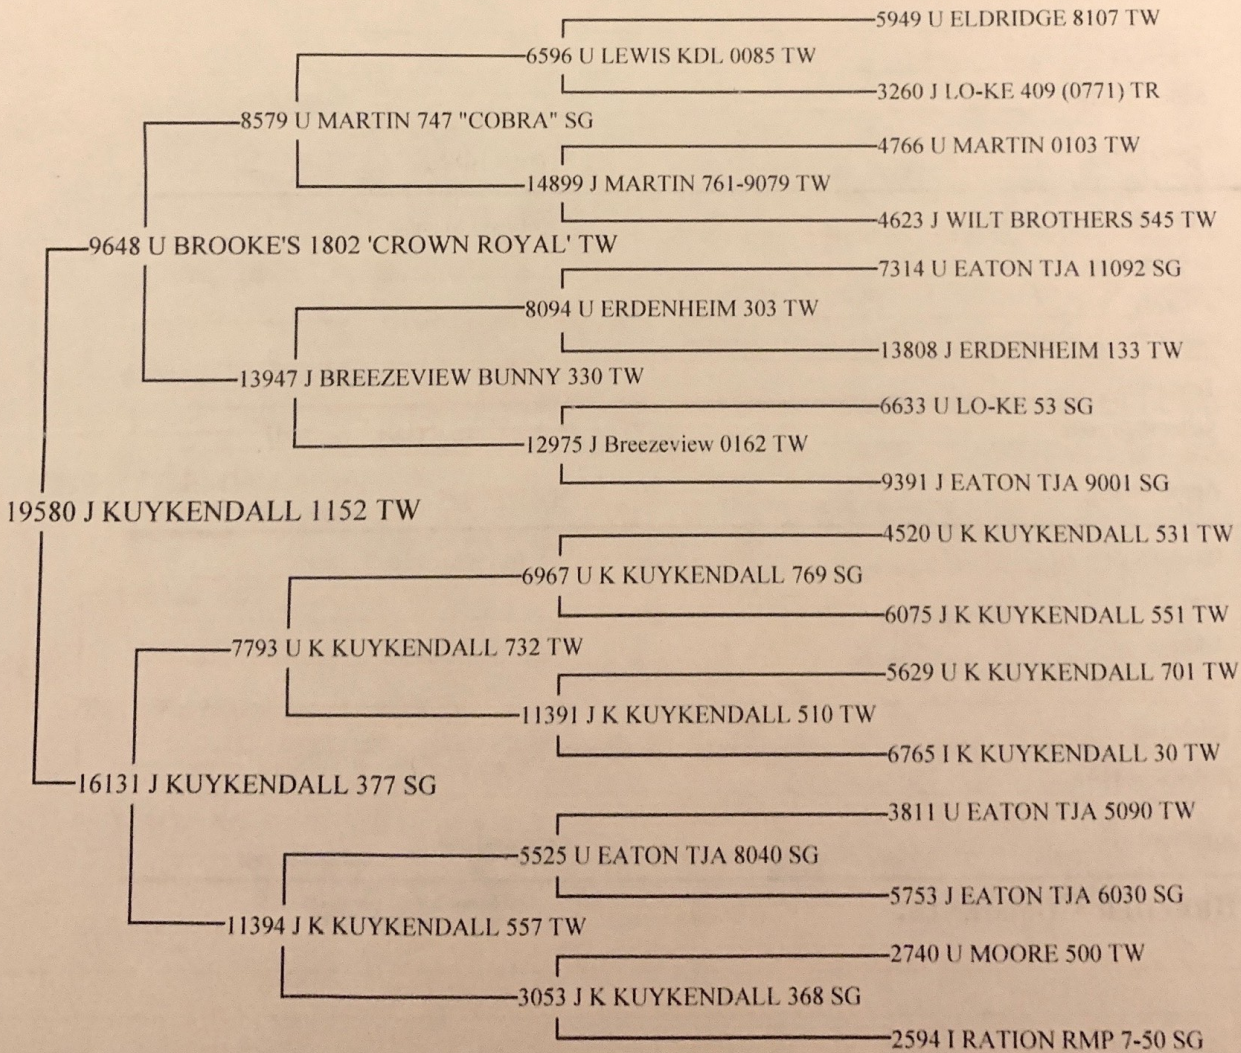

DR

American Cheviot Sheep Society

PO Box 231, 420A Lincoln • Wamego, Kansas 66547

Certificate of Registry

ACSS EWE #

19580 J Ewe

NAME KUYKENDALL 1152
Private Flock Tag

BORN 01/28/2021 Twin

SIRE 9648 U BROOKE'S 1802 'CROWN ROYAL' TW

DAM 16131 J KUYKENDALL 377 SG

BREEDER KATHERINE KUYKENDALL RICHLAND CENTER, WI

OWNER KATHERINE KUYKENDALL RICHLAND CENTER, WI

DATE RECORDED 04/20/2021

REGISTRAR

Jeff Elbert

THIS FIVE GENERATION PEDIGREE IS PROVIDED FOR YOUR RECORDS.

Any blanks on this record indicates that some of the history of this animal was recorded prior to computerization. If you would like the completed record you may order it for an additional charge by calling the ACSS office.