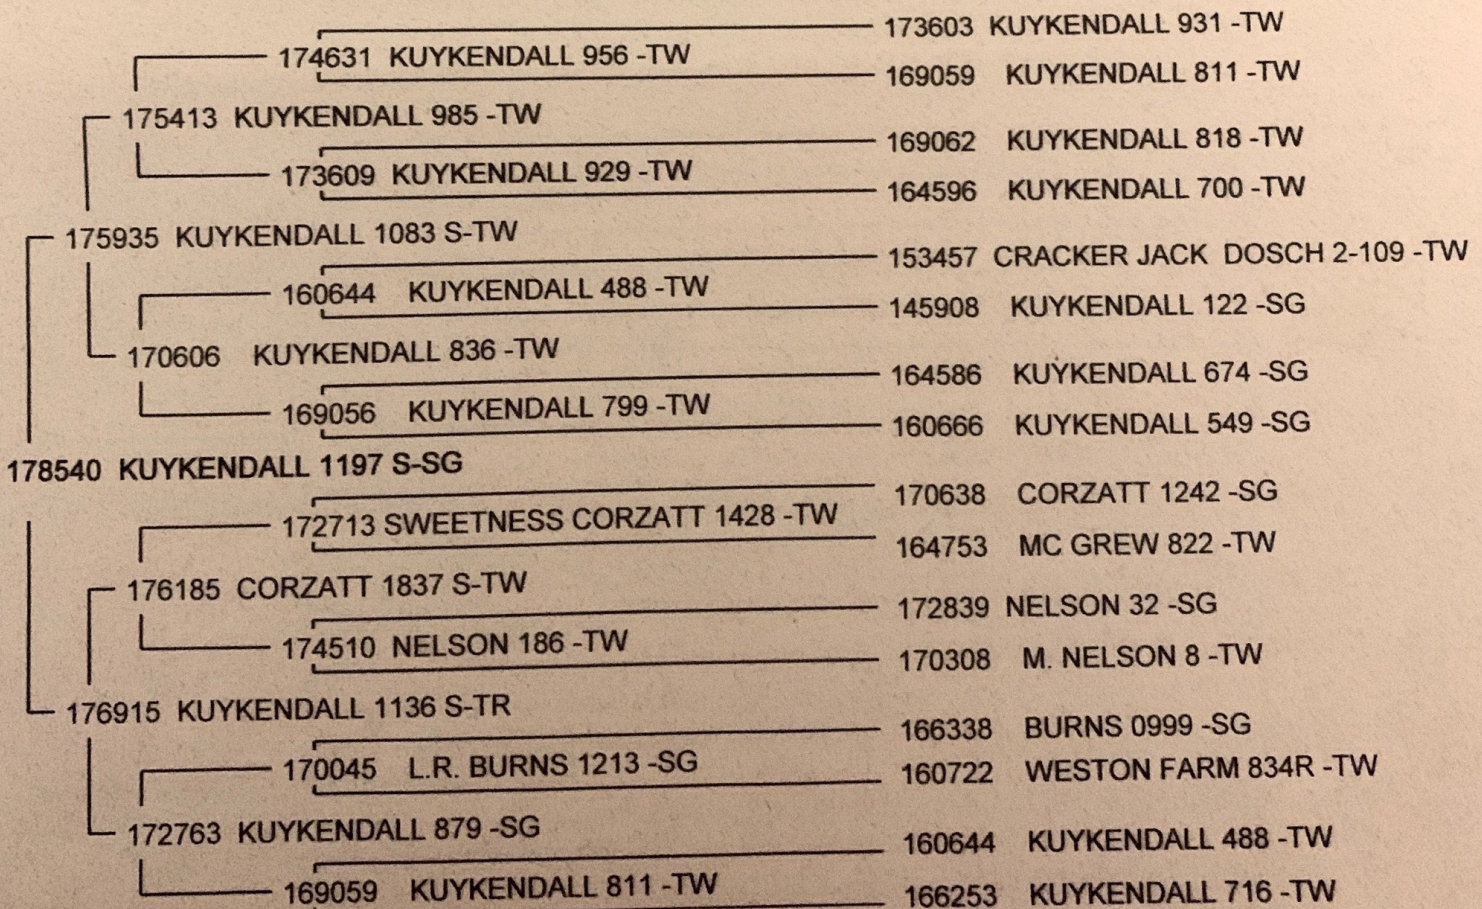

Montadale Sheep Breeders Ass'n. Inc.

47289 Hwy 324 • Brookings, SD 57006 • 605-693-2161

Montadale Ewe

Certificate of Registry

MSBA# 178540 Ewe

NAME

PRIVATE TAG **KUYKENDALL 1197**

BORN 2/20/2021 S SG

SIRE 175935 KUYKENDALL 1083 S TW

DAM 176915 KUYKENDALL 1136 S TR

BREEDER KUYKENDALL MONTADALES

RICHLAND CENTE WI

OWNER KUYKENDALL MONTADALES

RICHLAND CENTE WI

DATE RECORDED 7/9/2021

Kendia Steek Executive Secretary

THIS FIVE GENERATION PEDIGREE IS PROVIDED FOR YOUR RECORDS.

To transfer: fill out transfer information on back and forward entire certificate to M.S.B.A. office along with transfer fee. Registration Certificate and appropriate fee must be mailed in and paid for by seller. M.S.B.A. does not process transfers from buyers.

If ownership of the animal was transferred after registration, the current owner will appear on the back of this certificate.